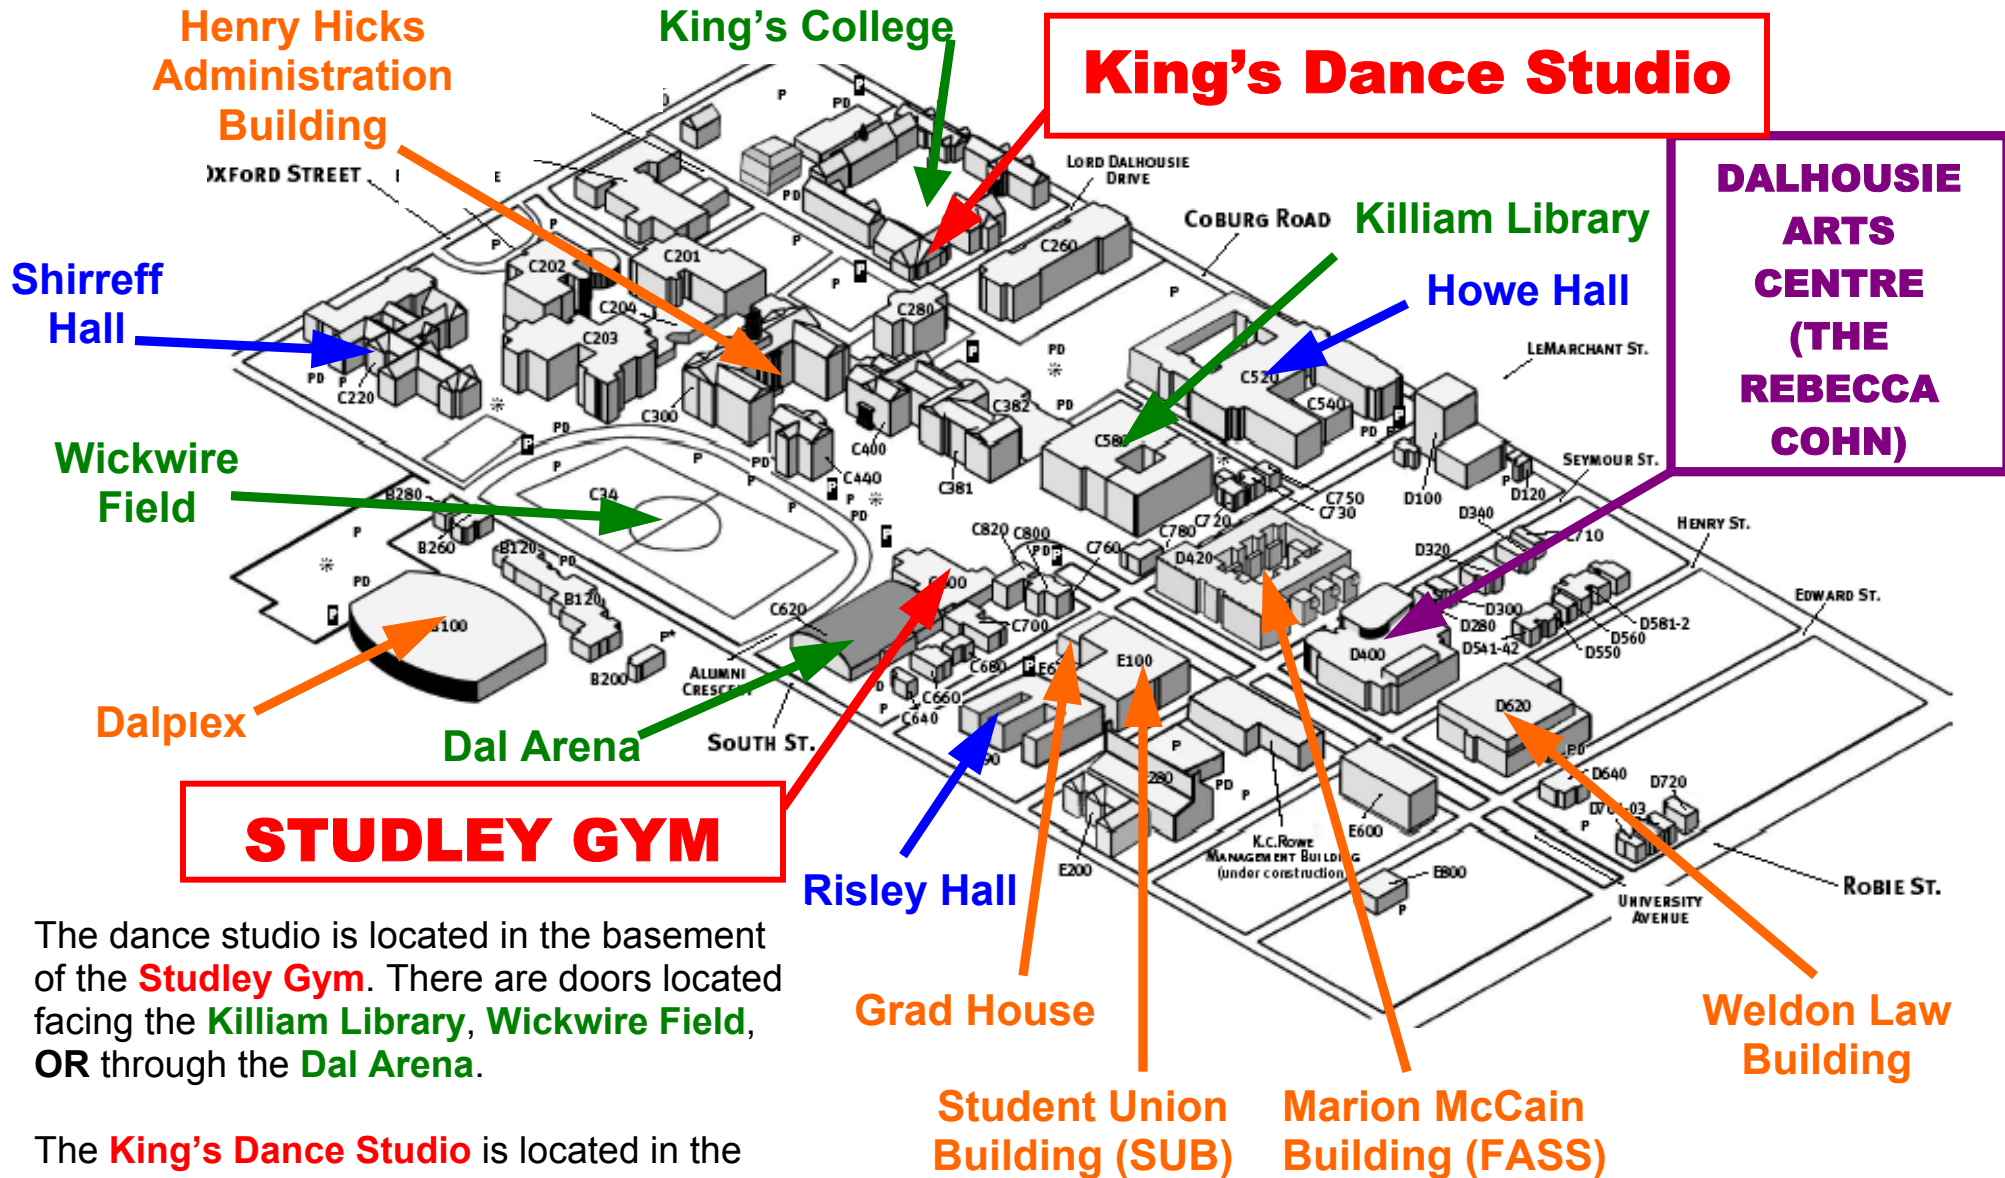

DALHOUSIE UNIVERSITY CAMPUS

The dance studio is located in the basement of the **Studley Gym**. There are doors located facing the **Killiam Library**, **Wickwire Field**, **OR** through the **Dal Arena**.

The **King's Dance Studio** is located in the basement of the **King's College** Gym